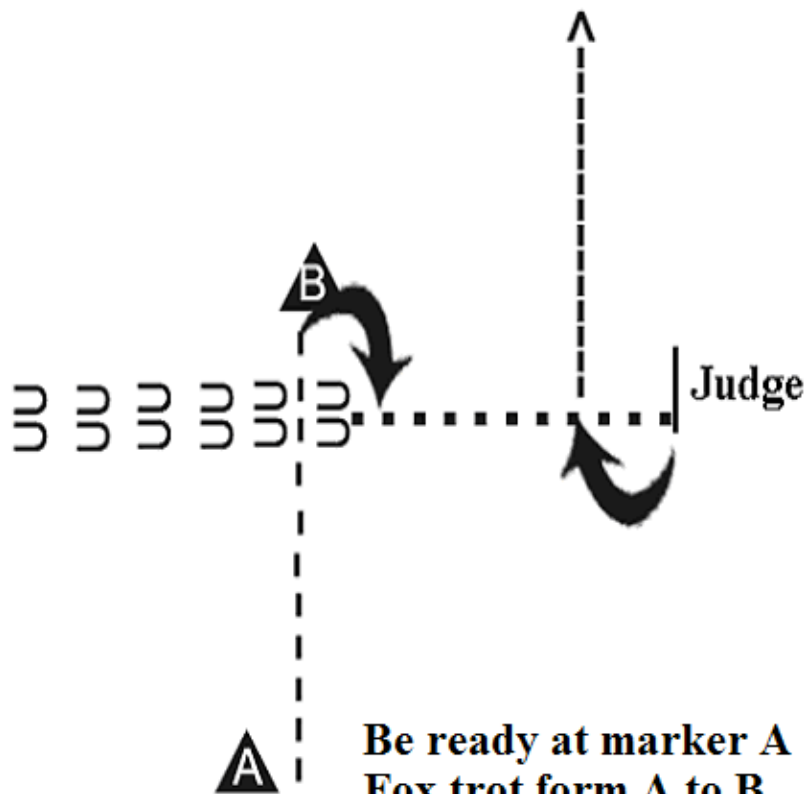

Showmanship: All

Be ready at marker A

Fox trot from A to B

Halt at B, turn 90° on the rear to the right.

Back 6 steps

Flat-foot walk to judge and set up for inspection

After inspection turn 270° on the rear and to the right

Trot away to line up